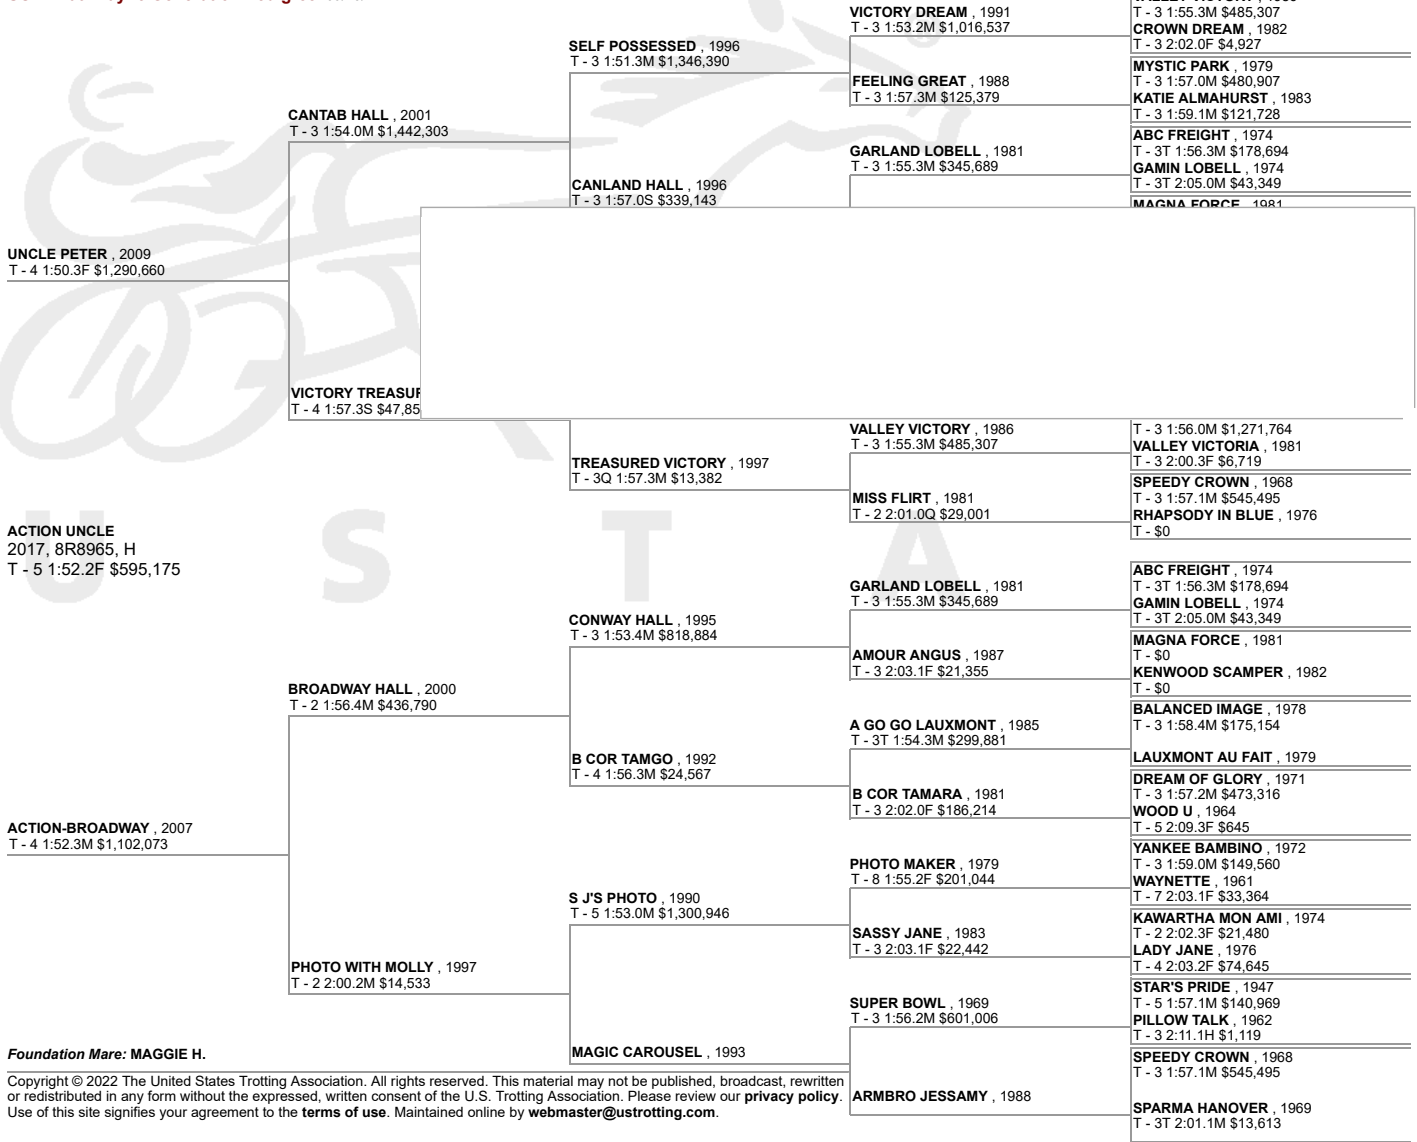

USTA Pathway: 5 Generation Pedigree- 09/23/22

Foundation Mare: MAGGIE H.